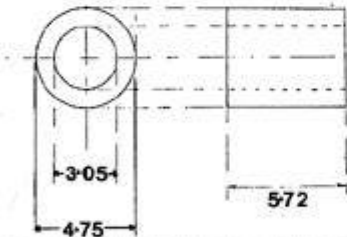

64-79-22 N.PPS

65-118-12 GF

31-35-15 GF

MEC27AN

M2730 (N)

41-55-30 GF

Π [Ἀ] * Ἀ
 Οἶσος Ἀ

31-48-51

Π [Ἀ] * Ἀ
 Οἶσος Ἀ

31-48-57

Π [Ἀ] * Ἀ
 Οἶσος Ἀ

31-48-64

Π [Ἀ] * Ἀ
 Οἶσος Ἀ

M267028 (N)

Π [Ἀ] * Ἀ
 Οἶσος Ἀ

LED 60/70 (N)