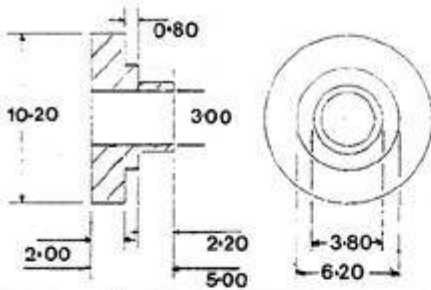

64-79-22 N.PPS

65-118-12 GF

31-35-15 GF

MEC27AN

M2730 (N)

41-55-30 GF

Π [Ἀ] * Ἀ
 Οἶσος Ἀ

31-48-51

Π [Ἀ] * Ἀ
 Οἶσος Ἀ

31-48-57

Π [Ἀ] * Ἀ
 Οἶσος Ἀ

31-48-64

Π [Ἀ] * Ἀ
 Οἶσος Ἀ

M267028 (N)

Π [Ἀ] * Ἀ
 Οἶσος Ἀ

LED 60/70 (N)