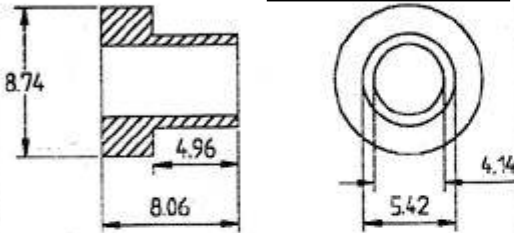

64-79-22 N.PPS

65-118-12 GF

31-35-15 GF

MEC27AN

M2730 (N)

41-55-30 GF

Π [Ἀ] * Ἀ
 Οἶσος Ἀ

31-48-51

Π [Ἀ] * Ἀ
 Οἶσος Ἀ

31-48-57

Π [Ἀ] * Ἀ
 Οἶσος Ἀ

31-48-64

Π [Ἀ] * Ἀ
 Οἶσος Ἀ

M267028 (N)

Π [Ἀ] * Ἀ
 Οἶσος Ἀ

LED 60/70 (N)