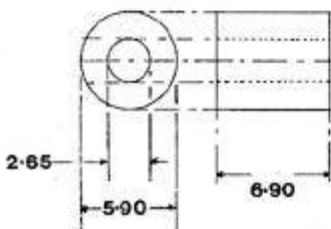

Π [Ἀ] * Ἀ
 Οἶσος Ἀ

31-48-57

Π [Ἀ] * Ἀ
 Οἶσος Ἀ

31-48-64

Π [Ἀ] * Ἀ
 Οἶσος Ἀ

M267028 (N)

Π [Ἀ] * Ἀ
 Οἶσος Ἀ

LED 60/70 (N)