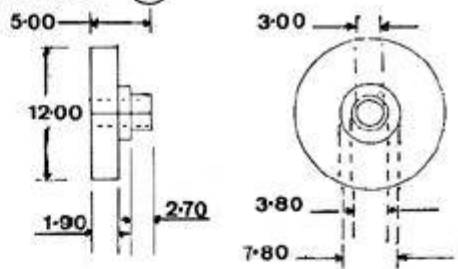

64-79-22 N.PPS

65-118-12 GF

31-35-15 GF

MEC27AN

M2730 (N)

41-55-30 GF

Π [Ἀ] * Ἀ
 Οἶσος Ἀ

31-48-51

Π [Ἀ] * Ἀ
 Οἶσος Ἀ

31-48-57

Π [Ἀ] * Ἀ
 Οἶσος Ἀ

31-48-64

Π [Ἀ] * Ἀ
 Οἶσος Ἀ

M267028 (N)

Π [Ἀ] * Ἀ
 Οἶσος Ἀ

LED 60/70 (N)