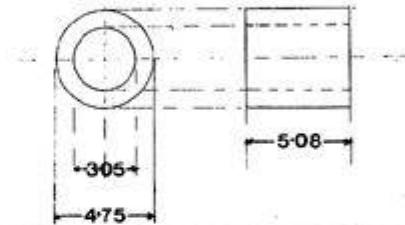

64-79-22 N.PPS

65-118-12 GF

31-35-15 GF

MEC27AN

M2730 (N)

41-55-30 GF

Π [Ἀ] * Ἀ
 Οἶσος Ἀ

31-48-51

Π [Ἀ] * Ἀ
 Οἶσος Ἀ

31-48-57

Π [Ἀ] * Ἀ
 Οἶσος Ἀ

31-48-64

Π [Ἀ] * Ἀ
 Οἶσος Ἀ

M267028 (N)

Π [Ἀ] * Ἀ
 Οἶσος Ἀ

LED 60/70 (N)